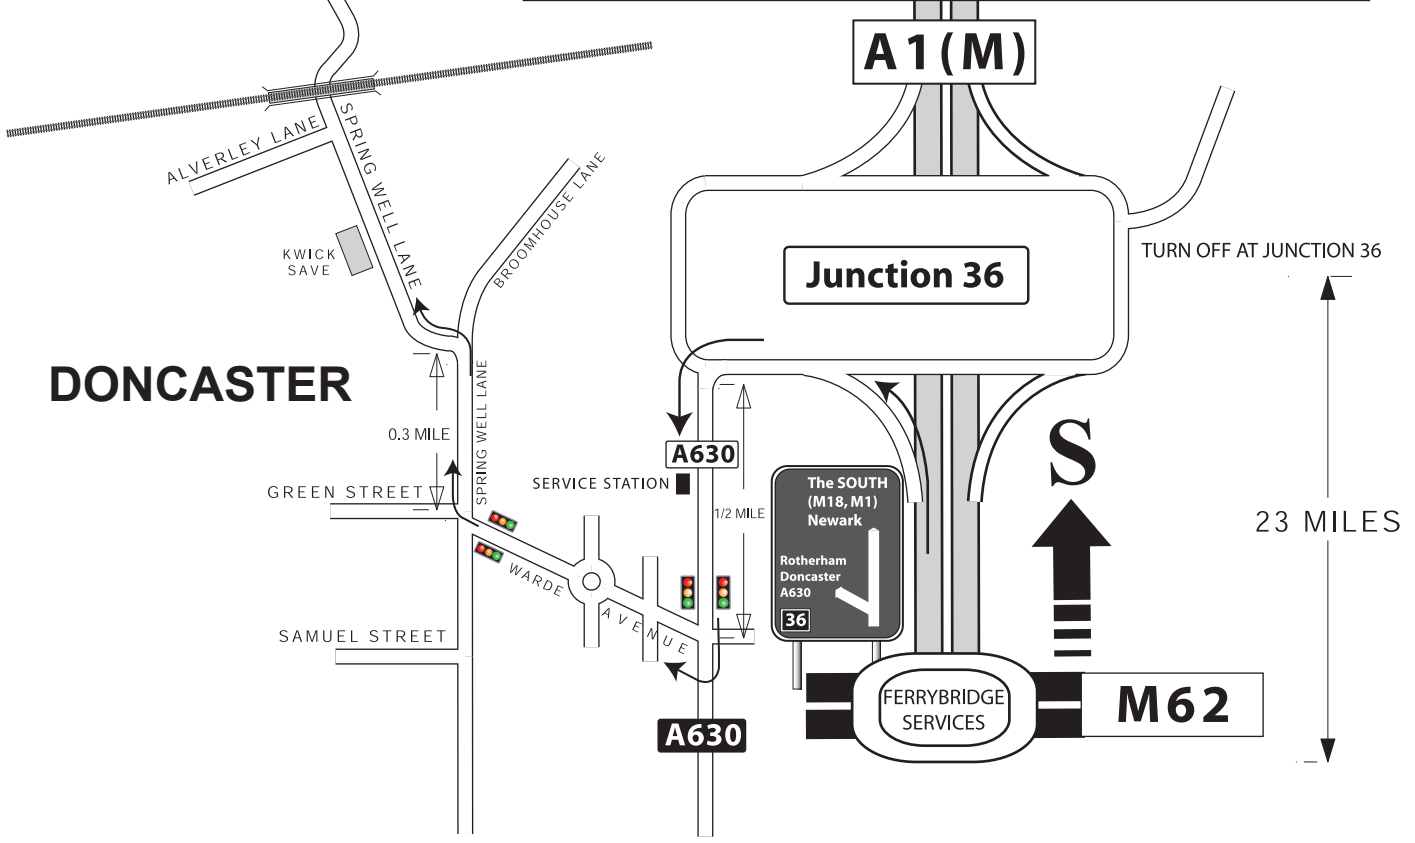

TICKHILL

DAVIE FINE ART

A 60

WADSWORTH

MAP AND DIRECTIONS TO DAVIE FINE ART
 7-9 CASTLEGATE, TICKILL, DONCASTER. DN11 9QP
 TEL: **01302 751199**
 email: davie.gallery@talktalkbusiness.net
 Open Tuesday to Saturday 10.00AM - 5.00PM
 Closed on Mondays
www.thedaviegallery.co.uk

INSTRUCTIONS.

COMING OFF THE A1 MOTORWAY AT JUNCTION 36 TURN ONTO THE A 630 TO DONCASTER. CONTINUE ALONG THIS CARRIAGEWAY FOR 1/2 MILE TO THE FIRST SET OF TRAFFIC LIGHTS AND TURN RIGHT INTO WARDE AVENUE. CONTINUE UNTIL YOU COME TO A T-JUNCTION AND TURN RIGHT, CONTINUE FOR 1/3 MILE AND TAKE THE LEFT TURN ONTO SPRINGWELL LANE. CONTINUE ALONG SPRINGWELL LANE FOR APPROX 2 MILES, YOU WILL PASS UNDER 4 BRIDGES AGAIN COMING TO A T-JUNCTION, TURN RIGHT AT THE T-JUNCTION. CONTINUE THROUGH WADSWORTH AND FOR APPROXIMATELY 2.5 MILES INTO TICKHILL. THE DAVIE GALLERY IS SITUATED ON YOUR LEFT JUST AFTER THE LIBRARY AND PEDESTRIAN LIGHTS.

Map is not to scale. Copyright Davie Fine Art Ltd 2004. Not to be copied without prior permission from the publisher, copyright owner

A 1 (M)

Junction 36

TURN OFF AT JUNCTION 36

DONCASTER

0.3 MILE

A630

A630

FERRYBRIDGE SERVICES

M62

23 MILES