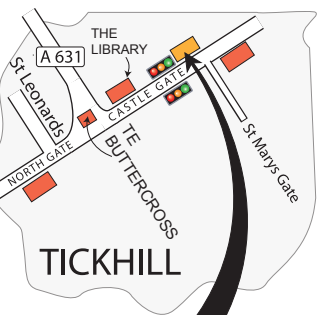

TICKHILL

DAVIE FINE ART

A 60

WADSWORTH

MAP AND DIRECTIONS TO DAVIE FINE ART
 7-9 CASTLEGATE, TICKILL, DONCASTER. DN11 9QP
 TEL: **01302 751199**
 email: davie.gallery@talktalkbusiness.net
 Open Tuesday to Saturday 10.00AM - 5.00PM
 Closed on Mondays
www.thedaviegallery.co.uk

INSTRUCTIONS.

COMING OFF THE A1 MOTORWAY AT JUNCTION 36 TURN ONTO THE A 630 TO DONCASTER. CONTINUE ALONG THIS CARRIAGEWAY FOR 1/2 MILE TO THE FIRST SET OF TRAFFIC LIGHTS AND TURN RIGHT INTO WARDE AVENUE. CONTINUE UNTIL YOU COME TO A T-JUNCTION AND TURN RIGHT, CONTINUE FOR 1/3 MILE AND TAKE THE LEFT TURN ONTO SPRINGWELL LANE. CONTINUE ALONG SPRINGWELL LANE FOR APPROX 2 MILES, YOU WILL PASS UNDER 4 BRIDGES AGAIN COMING TO A T-JUNCTION, TURN RIGHT AT THE T-JUNCTION. CONTINUE THROUGH WADSWORTH AND FOR APPROXIMATELY 2.5 MILES INTO TICKHILL. THE DAVIE GALLERY IS SITUATED ON YOUR LEFT JUST AFTER THE LIBRARY AND PEDESTRIAN LIGHTS.

Map is not to scale. Copyright Davie Fine Art Ltd 2004. Not to be copied without prior permission from the publisher, copyright owner

A 1 (M)

Junction 36

TURN OFF AT JUNCTION 36

DONCASTER

0.3 MILE

A630

A630